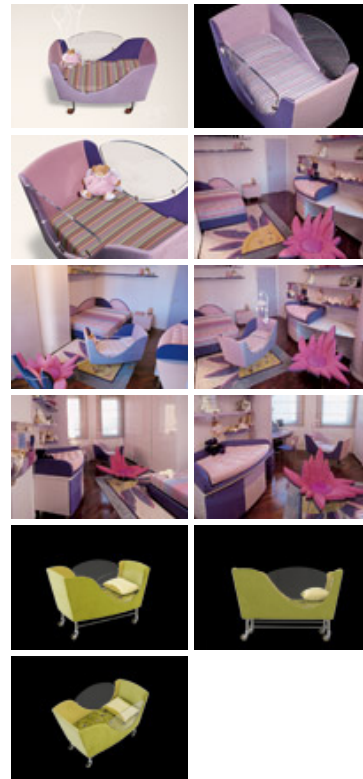

IL LOFT / COLLECTION / BABY COLLECTION / GINEVRA CULLA

Ginevra culla

A shaped cot with plexiglass inserts and an antisuffocation mattress, covered with fabrics from our collection.

 Stampa - Print

© Il Loft Srl - Via Pegoraro 20, 21013 Gallarate (VA) Italy - Ph. +39 0331 776578 / Fax +39 0331 776579 - P.Iva 02155970128  