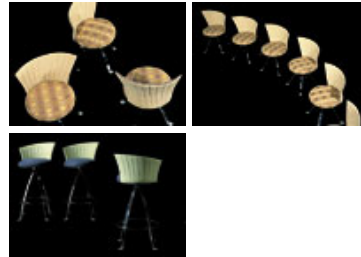

IL LOFT / COLLECTION / CHAIRS AND BAR STOOLS / TIM

Tim

Rotating chair and barstool with base in chromed steel. The seat and the back are in polyurethane and are covered with the fabrics of our collection.

Stampa - Print