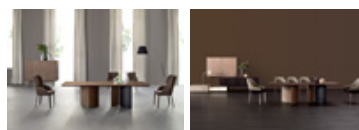

IL LOFT / COLLECTION / TABLES / ALPHA

Alpha

A table that surprises for its kaleidoscopic character: each point of view stirs different emotions thanks to the geometries and legs positioning. The slender profile of the top shaped as a flute mouth hole and the accurate selection of finishes allows amplifying the surprise to discover unusual views and suggestions. At the same time, the peculiar design of the structure makes it suitable to house tops and shelves of various sizes, combined to the possibility of endless compositions.

Stampa - Print