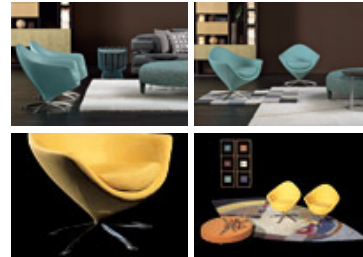

IL LOFT / COLLECTION / ARMCHAIRS / ASTRA

Astra

Hugging easychair with rotating metal base. Upholstered with fabrics from our collection.

 Stampa - Print

info@iloft.com :  iloft_srl : 11 / [EN](#) : Credits