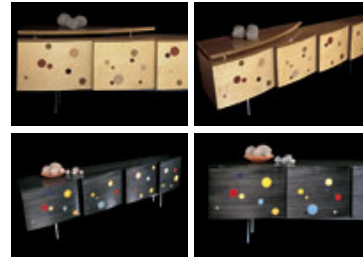

IL LOFT / COLLECTION / WOODEN FURNITURES / [DAVID CURVO](#)

David Curvo

This piece of furniture has storage space and doors at the front, which are distinguished by being inlaid with different colours and designs. The Sideboards are linear, shaped and come with or without a shelf.