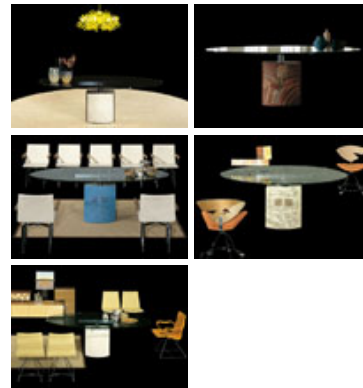

IL LOFT / COLLECTION / TABLES / DILL

Dill

Dining table with venetian stucco base. External portion available in three versions: Textured concrete in a variety of colors, Art work by painter Monti in two different colors and Graffiti. Crossbar in chromed steel, with clear glass top of different shapes and dimensions.

Stampa - Print