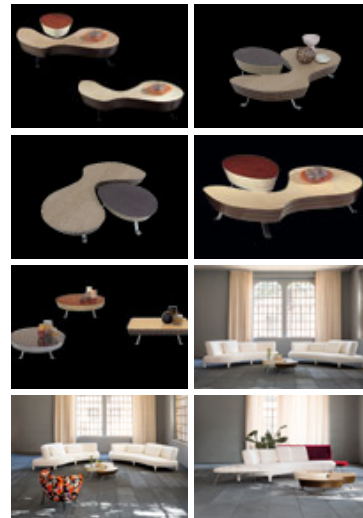

IL LOFT / COLLECTION / LOW TABLES / JOHN

## John

The Table top is shaped and the edge has many layers; the foot is in chrome-plated metal.

 Stampa - Print

info@iloft.com :  iloft\_srl : 11 / EN : Credits