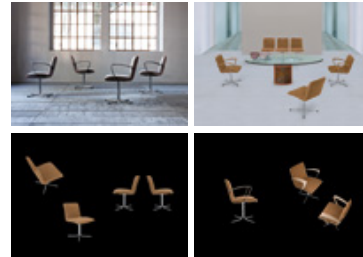

IL LOFT / COLLECTION / CHAIRS AND BAR STOOLS / GEORGE

## George

Padded chair with a chrome-plated swivel or fixed metal base. Available with or without arms and upholstered with materials from our collection.

 Stampa - Print

info@iloft.com :  iloft\_Srl : 11 / [EN](#) : Credits