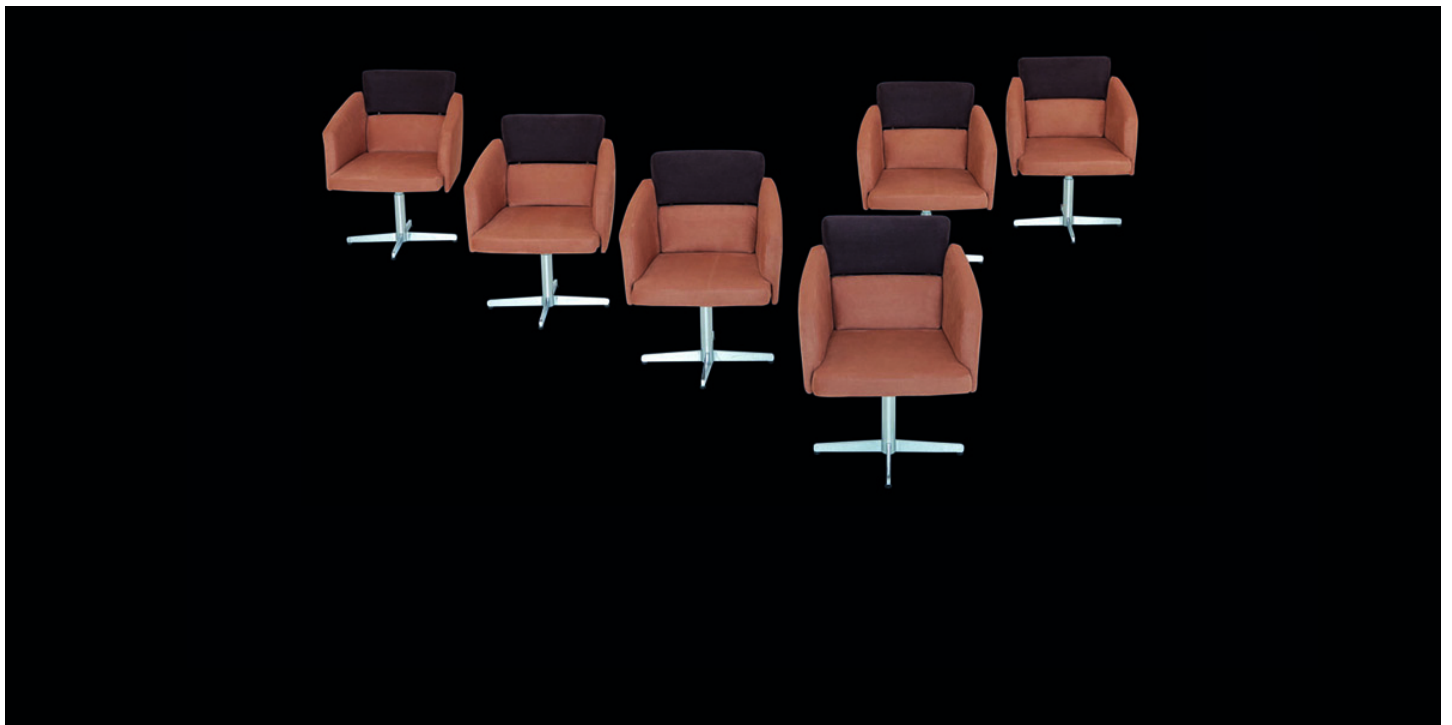

IL LOFT / COLLECTION / OFFICES / ADAM POLTRONCINA

Adam Poltroncina

Padded armchair with seat and back incorporated into the frame and supported by a central swivel base.

 Stampa - Print

info@illoft.com :  iloft_srl : 11 / [EN](#) : Credits