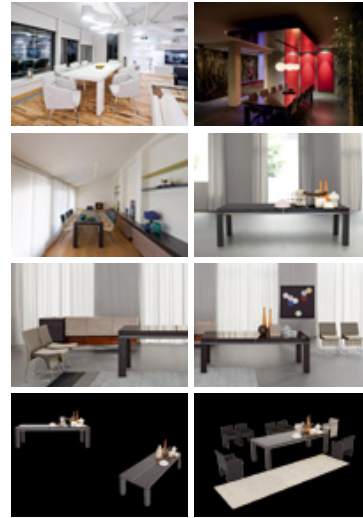

IL LOFT / COLLECTION / TABLES / VANCOUVER

Vancouver

This wooden table has a central insert featuring a satin steel profile created with finishes from our collection.

 Stampa - Print

info@iloft.com :  iloft_srl : 11 / [EN](#) : Credits