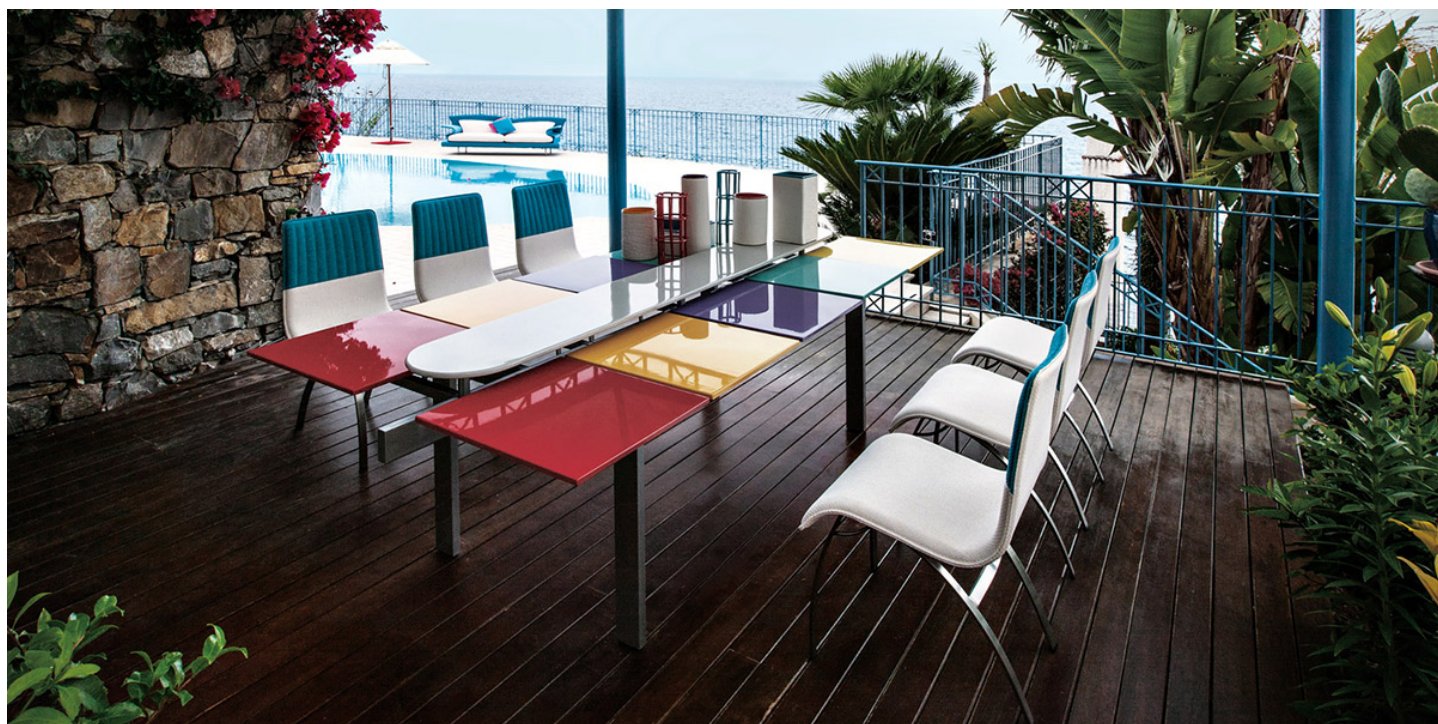

IL LOFT / COLLECTION / OUTDOOR / TAVOLO SQUARE
SEDIE HERMAN LINE

Tavolo Square Sedie Herman Line

Table with a stainless steel frame and a top made of interchangeable squares and a central shelf. The entire table is in lacquered stainless steel. Chair with a stainless steel frame and base. The seat is covered with fabrics from our outdoor collection, which are antistatic, waterproof and resistant to mould and bacteria. Our waterproof and mould-proof winter set is also available.

Stampa - Print