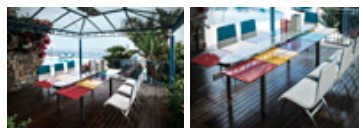

IL LOFT / COLLECTION / OUTDOOR / TAVOLO SQUARE  
SEDIE HERMAN LINE

## Tavolo Square Sedie Herman Line

Table with a stainless steel frame and a top made of interchangeable squares and a central shelf. The entire table is in lacquered stainless steel. Chair with a stainless steel frame and base. The seat is covered with fabrics from our outdoor collection, which are antistatic, waterproof and resistant to mould and bacteria. Our waterproof and mould-proof winter set is also available.