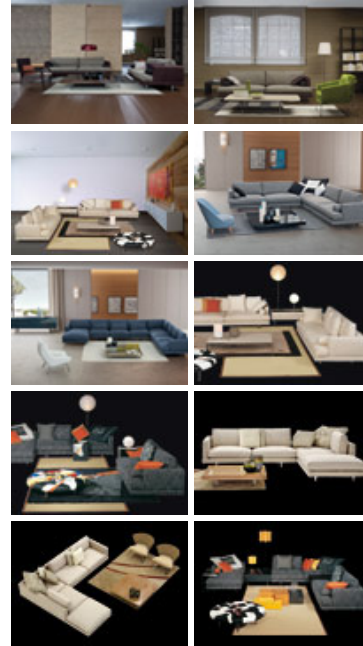

IL LOFT / COLLECTION / SOFAS / MERCURY SOFT

Mercury soft

Sofa with a metal frame incorporated within the resilient urethane foam padding. All-feather cushions for the seating and backrest with leather upholstery. The series comprises armchairs, linear and corner sofas with chaise longues, poufs, and small padded tables.

Stampa - Print