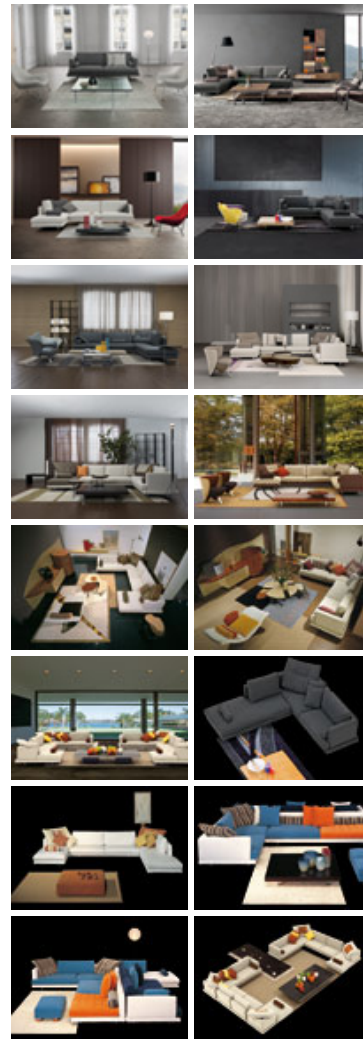

IL LOFT / COLLECTION / SOFAS / MERCURY LINE

Mercury Line

Metal frame padded in resilient polyurethane foam. Linear back cushions with inserts. The series includes: armchairs, two and three seat sofas, corner sectionals, chaise longue and ottoman.

Stampa - Print