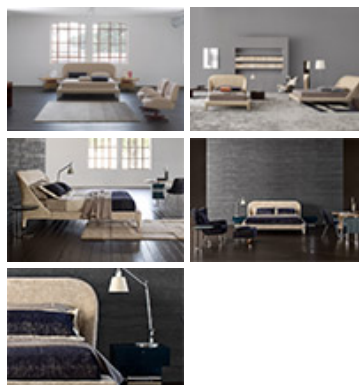

IL LOFT / COLLECTION / BEDS / DELTA ROUND

Delta Round

Delta is a double bed with contemporary lines and a rounded headboard. Every single aspect of the coverings and seams is crafted with the utmost attention to detail, providing a bold statement of absolute sartorial elegance. A bed that encapsulates all the artistry behind the know-how of Italian artisans and weavers.

Stampa - Print