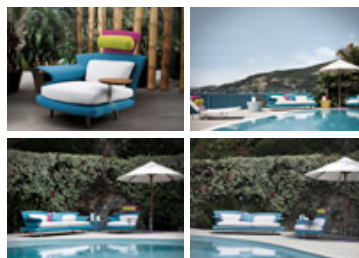

IL LOFT / COLLECTION / OUTDOOR / SUPER ROY

Super Roy

È previsto inoltre l'utilizzo di un tavolino d'appoggio laterale in legno. This asymmetrical armchair is available with one armrest on one side or the other, or with two armrests. The rigid, quilted headrest has a padded bolster cushion to ensure the utmost comfort. The armchair is made with a stainless steel frame and feet, and can be covered with fabrics from our outdoor collection, which are antistatic, waterproof and resistant to mould and bacteria. Our waterproof and mould-proof winter set is also available. This armchair also comes with wooden end table.