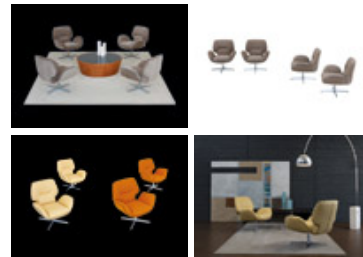

IL LOFT / COLLECTION / ARMCHAIRS / HELEN POLTRONCINA

Helen Poltroncina

This small armchair with a swivel base is completely padded and reinterprets modernist shapes with a contemporary twist. All-in-one metal frame with padding upholstered with fabric or leather.

Stampa - Print