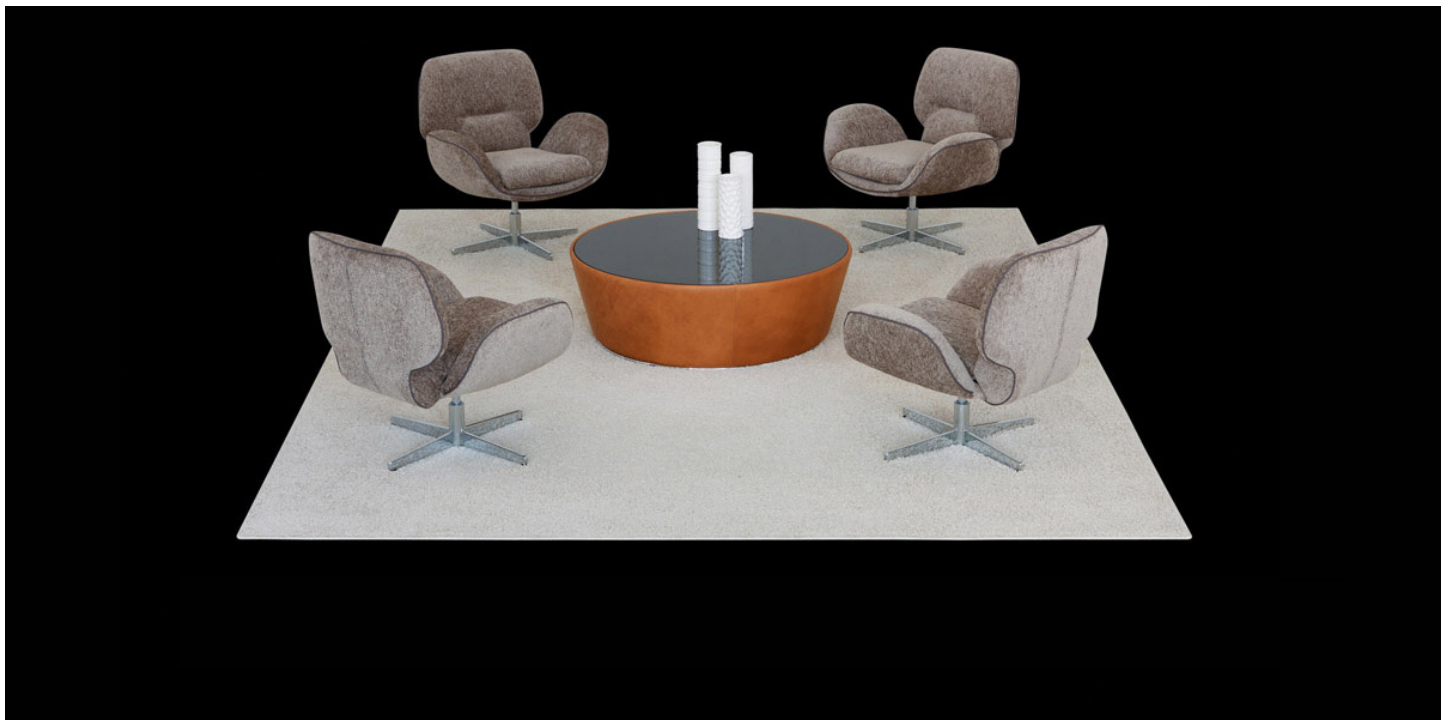

IL LOFT / COLLECTION / ARMCHAIRS / HELEN POLTRONCINA

Helen Poltroncina

This small armchair with a swivel base is completely padded and reinterprets modernist shapes with a contemporary twist. All-in-one metal frame with padding upholstered with fabric or leather.

Stampa - Print