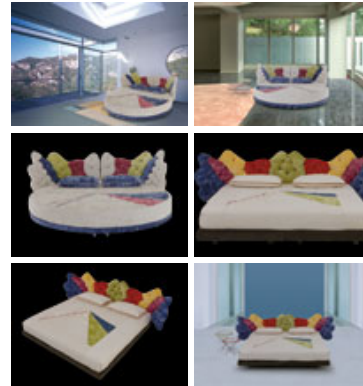

IL LOFT / COLLECTION / BEDS / CONSTELLATION

Constellation

Round bed with shaped, button tufted headboard upholstered with materials from our collection. Bed with single box springs and shaped, button tufted headboard upholstered with materials from our collection.

Stampa - Print