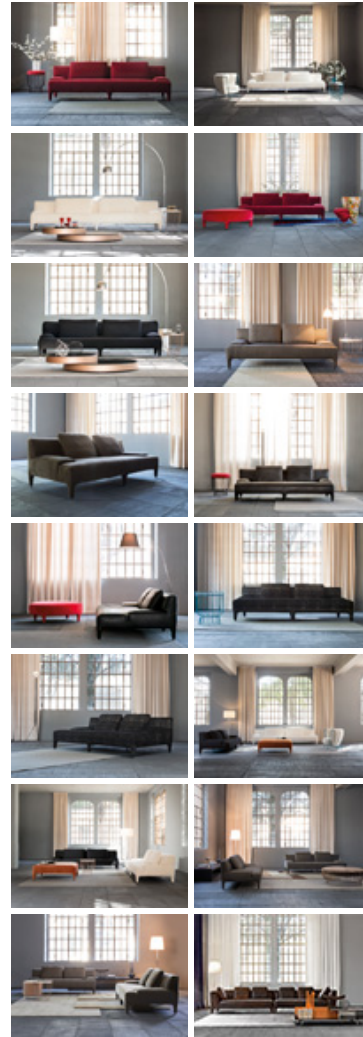

IL LOFT / COLLECTION / SOFAS / DELTA LINEARE

Delta Lineare

A new seating system with rounded forms and fully upholstered feet. The Delta sofa is available in a linear, corner and shaped version. With this series of sofas you can create unusual and surprising compositions that stylishly furnish the space by combining highly dissimilar geometric forms.

The shaped version is particularly striking with its double-height back that enables you to create snug, private spaces divided by unexpected armrest areas. An adaptable, customisable design that meets the demands of today's flexible homes.

Stampa - Print