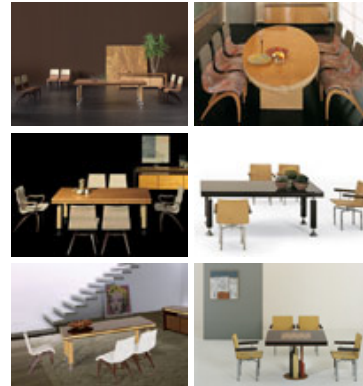

IL LOFT / COLLECTION / TABLES / RUTHY

Ruthy

Thick wooden top with foliated insert supported by chrome steel legs covered in grooved, solid wood, or alternatively with two legs or with central base depending from the shape of top. The round version can be supplied with Lazy Susan.

Stampa - Print