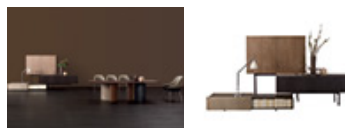

IL LOFT / COLLECTION / WOODEN FURNITURES / ALPHA

Alpha

The generous proportions of the wooden body in balance on the thin and essential base confer surprising aesthetics to the collection combined to a high storage capacity. The modularity of the body of the containers, front-backrests and structure and their re-composition according to a mix of carefully selected materials and finishes transform the various elements, thus adapting them to any needs of contemporary living. The variety of the configurations of the single containers (high, low, with doors or drawers) allows at the time a single positioning or unusual combinations, as to prelude a system's logic.