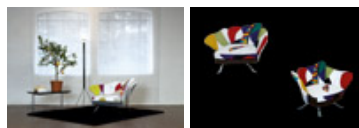

## Flower Patchwork

With its soft petal-shaped back, this armchair is reminiscent of a flower. The wrought-iron frame is padded with resilient polyurethane foam, upholstered with materials from our collection and embellished with a patchwork design created with hand-sewn intarsia. Each armchair is unique as it is crafted by hand so the petals and hand-sewn intarsia may vary from one armchair to the next.