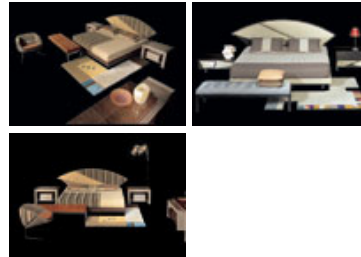

IL LOFT / COLLECTION / BEDS / GINEVRA

Ginevra

A Bed with single box springs covered in resilient urethane rubber. The shaped, padded Headboard has cushions in different shapes and sizes inserted into it.

Stampa - Print