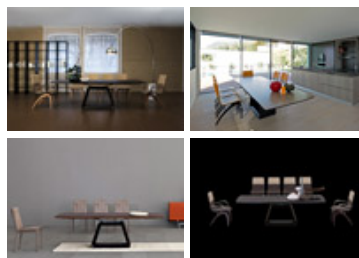

IL LOFT / COLLECTION / TABLES / ROGER

Roger

The solid quadrangular element resting on the ground and the light, slimline top joined to the base with a baluster create the illusion that the Roger table is floating on air. Leather, steel and wood come together in this masterpiece of design, which in addition to offering a stylish table also lends a new twist to the surrounding space.

Stampa - Print