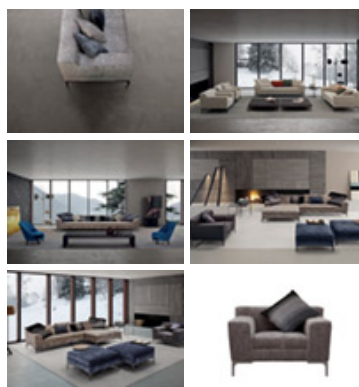

IL LOFT / COLLECTION / SOFAS / IKON LINEARE

Ikon lineare

The Ikon collection features a sofa and armchair. Designed with elegant, square shapes, the Ikon sofa has a special internal structure with springs to ensure the seating and backrest are even more comfortable. The sofa is raised from the floor with metal feet.

Stampa - Print