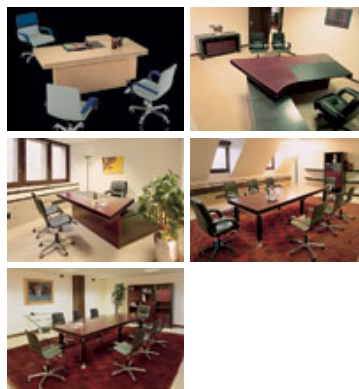

IL LOFT / COLLECTION / OFFICES / RUTHY SCRIVANIA LINEARE

Ruthy scrivania lineare

Directional desk with a double thickness wooden surface with a laminated insert in burlwood or aniline, desk pad covered in hide. Rectangular top supported by a central panel and a cabinet available with doors and drawers or a chest of drawers.

Stampa - Print