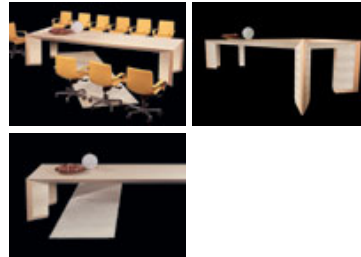

IL LOFT / COLLECTION / OFFICES / RIGA TAVOLO

Riga tavolo

Table with solid wood detailed edging designed at 45°. The distinctive feature of this table is the way the leg is incorporated into the top.

 Stampa - Print