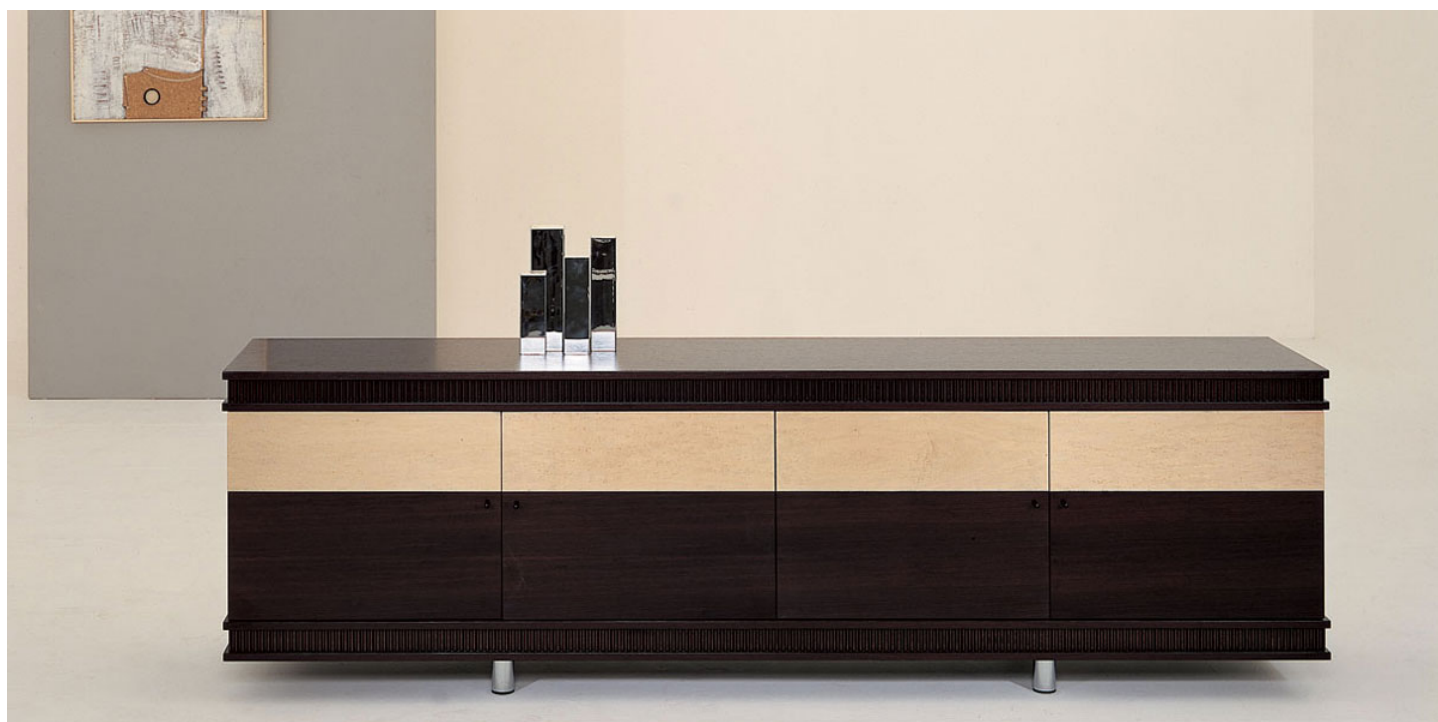

IL LOFT / COLLECTION / WOODEN FURNITURES / OPUS

Opus

Bookcase consisting of modular fitted components with a double thickness surface, laminated insert and supporting cross-sections. The components of the bookcase can be accessed, overlapped and alternated with shelves of different lengths and display cases with a transparent or acid-treated glass door. The bookcase is made out of wood from our collection and to sizes requested by the customer. Series of furniture with a double thickness surface with a laminated insert plus doors and drawers made out of wood from our collection.

Stampa - Print