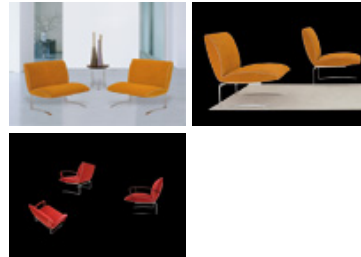

IL LOFT / COLLECTION / ARMCHAIRS / GEORGE

George

Armchair with a curved metal frame and resilient urethane foam padding. Available with or without arms and upholstered with fabrics and leather from our collection.

Stampa - Print