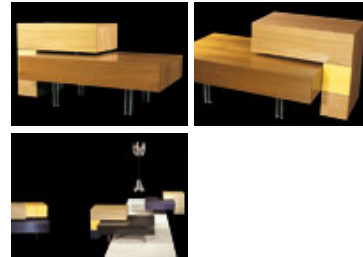

IL LOFT / COLLECTION / NIGHT TABLES / EMOTION

Emotion

A sophisticated series of units which can be adapted to fit the widest variety of spaces and requirements. The series is created by putting together modules in different shapes and sizes. The units are made in wood from our own range.