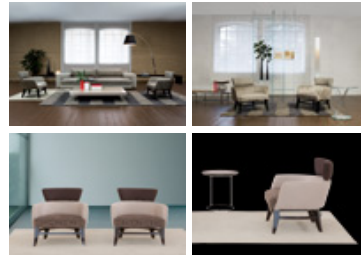

IL LOFT / COLLECTION / ARMCHAIRS / NAXOS

## Naxos

Padded armchair with a soft, flowing shape and a solid wood base, upholstered with materials from our collection.

 Stampa - Print

info@iloft.com :  iloft\_srl : 11 / [EN](#) : Credits