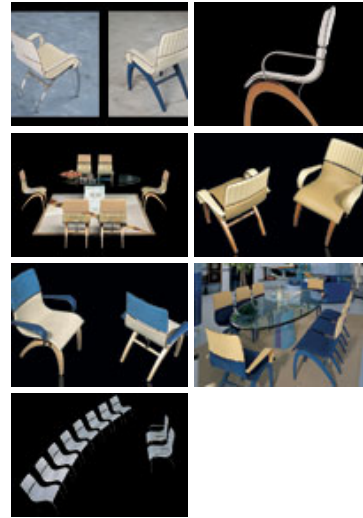

IL LOFT / COLLECTION / CHAIRS AND BAR STOOLS / HERMAN

Herman

Chair with wooden base lacquered in colors of our collection or in chromed metal. Tubular steel frame padded with resilient polyurethane foam. Seat in cuoio leather or rigid Alcantara or upholstered in coverings of our collection. Quilted back in cuoio leather or rigid Alcantara. It is also available the version with upholstered arms.

Stampa - Print