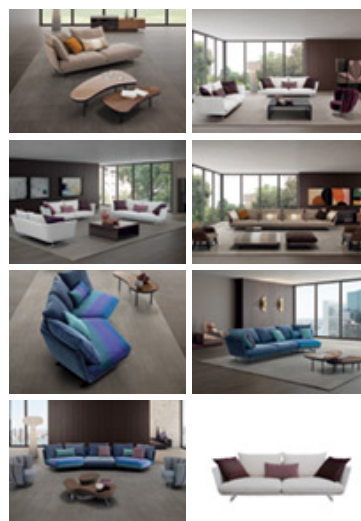

IL LOFT / COLLECTION / SOFAS / MOONSTAR LINEARE

Moonstar lineare

This sofa features an extraordinarily comfortable high backrest created by a metal frame that encompasses the sides, back and base of the sofa. A special oval-shaped foot raises the sofa, giving it a lighter appearance. This fashion-led sofa features cushions in different textures, designs and seams with inserts made from other materials. Custom designed special embellishments showcase and emphasise each and every cushion.

Stampa - Print