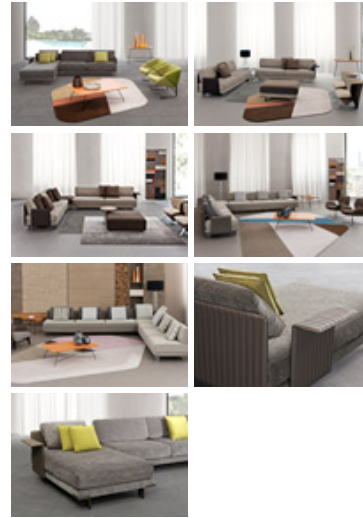

IL LOFT / COLLECTION / SOFAS / ARISTON

Ariston

A linear and corner sofa with a padded low-profile deck and metal feet featuring distinctive upright or quilted cantilever back supports and upholstered with leather or materials from our collection.

Stampa - Print