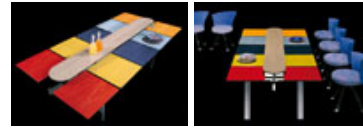

IL LOFT / COLLECTION / TABLES / SQUARE

Square

Table with a chromium-plated supporting structure and a top made of interchangeable squares and a central shelf. The uniqueness of this design distinguishes the whole dining room and allows for colours to be changed.