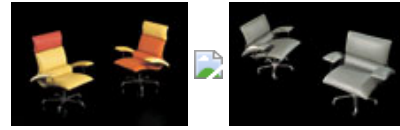

IL LOFT / COLLECTION / OFFICES / OLYMPIC STUDIO

Olympic studio

A slender and flexible frame outlines the sinuous profile of the armchair, and the support of seat and backrest cushions are joined by a soft roll at the height of the kidneys. Svelte armrests on steel pipes that project outwards and a shell-shaped headrest cushion are optional. The chair rests on a revolving five-spoke trestle that is adjustable in height.