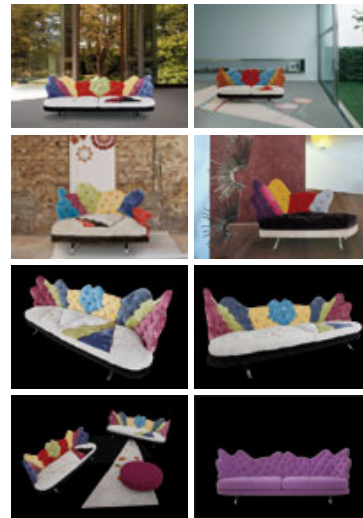

IL LOFT / COLLECTION / SOFAS / CONSTELLATION

## Constellation

A range of linear sofas, armchairs and chaise longues with a lithe, plastic form. The large, enveloping backrest is button tufted and the seats are feather filled.

 Stampa - Print

info@iloft.com :  iloft\_srl : 11 / [EN](#) : Credits