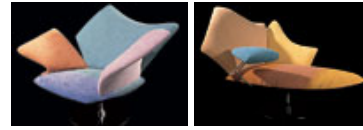

IL LOFT / COLLECTION / ARMCHAIRS / NJAL

Njal

Easychair and chaise longue that recalls a flower with the soft petal-shaped back. Frame in wrought iron padded in resilient polyurethane foam. Every easychair and sofa is made unique by the manual realization and shaping and can slightly vary in petal shape.