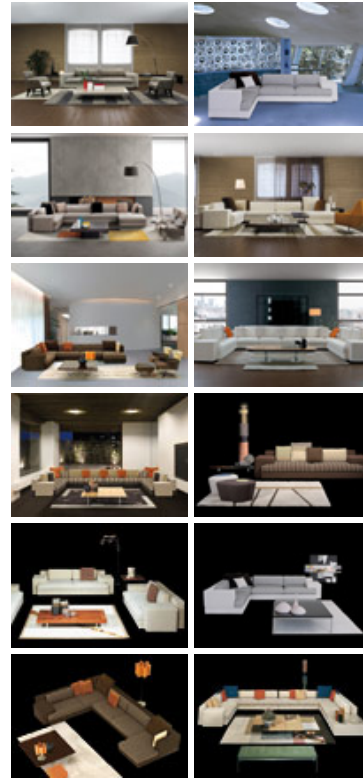

IL LOFT / COLLECTION / SOFAS / ELLINGTON

Ellington

Straight and corner sofas featuring large armrests in different shapes, into which the seat and back cushions fit. They can be covered with fabrics, leather or microfibre from our collection.

Stampa - Print