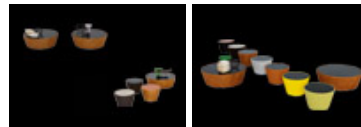

IL LOFT / COLLECTION / LOW TABLES / CONI

Coni

Low table with a wooden top and padded frame upholstered in fabrics and leather from our collection.

 Stampa - Print

info@iloft.com :  iloft_Srl : 11 / [EN](#) : Credits