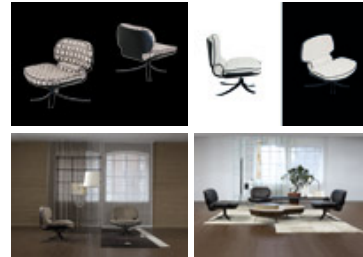

IL LOFT / COLLECTION / ARMCHAIRS / HELEN POLTRONA

Helen Poltrona

We wanted to create a comfortable armchair with a blend of elegance and simplicity. From the legs that lightly touch the ground to the backrest, the entire frame is upholstered with leather while the soft horizontal and vertical elements are covered with fabric or leather.