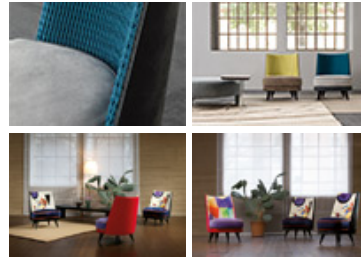

IL LOFT / COLLECTION / ARMCHAIRS / DORYS

Dorys

Armchair with solid wooden feet and a frame padded with resilient polyurethane foam that is upholstered with materials from our collection.

 Stampa - Print

info@iloft.com :  iloft_srl : 11 / [EN](#) : Credits