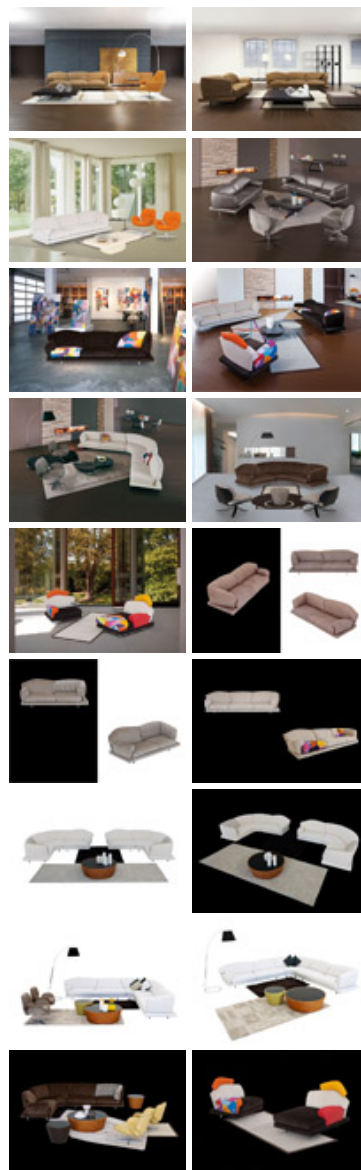

IL LOFT / COLLECTION / SOFAS / GALÀ

Galà

Two-seat, three-seat and corner sofas featuring a metal frame padded with resilient urethane foam and shaped, curved backs upholstered with materials from our collection. The armrest, seat and back can be covered with patchwork crafted and sewn entirely by hand.

Stampa - Print