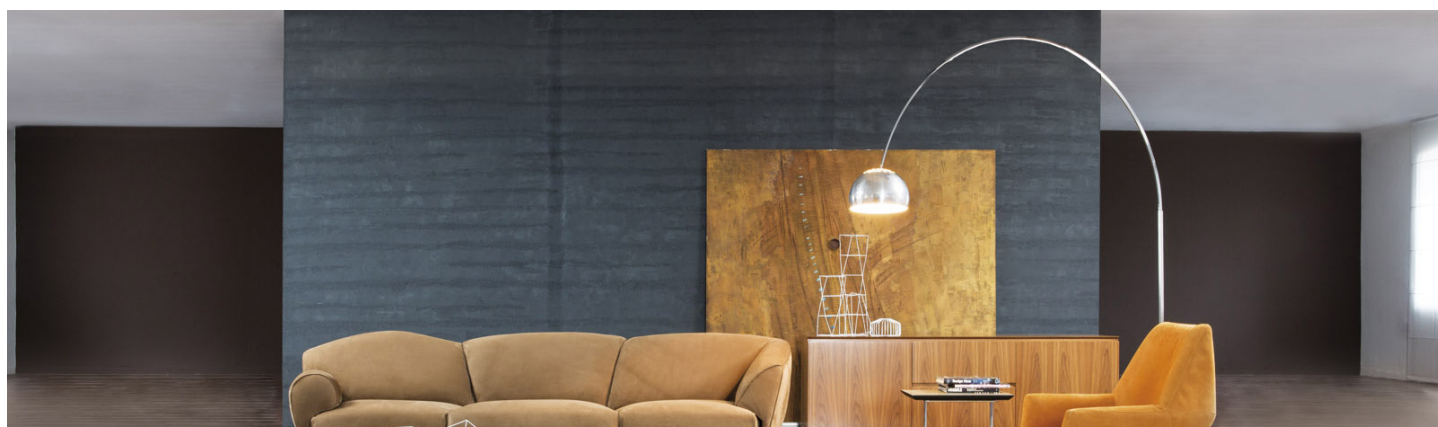

IL LOFT / COLLECTION / SOFAS / GALÀ

Galà

Two-seat, three-seat and corner sofas featuring a metal frame padded with resilient urethane foam and shaped, curved backs upholstered with materials from our collection. The armrest, seat and back can be covered with patchwork crafted and sewn entirely by hand.

Stampa - Print