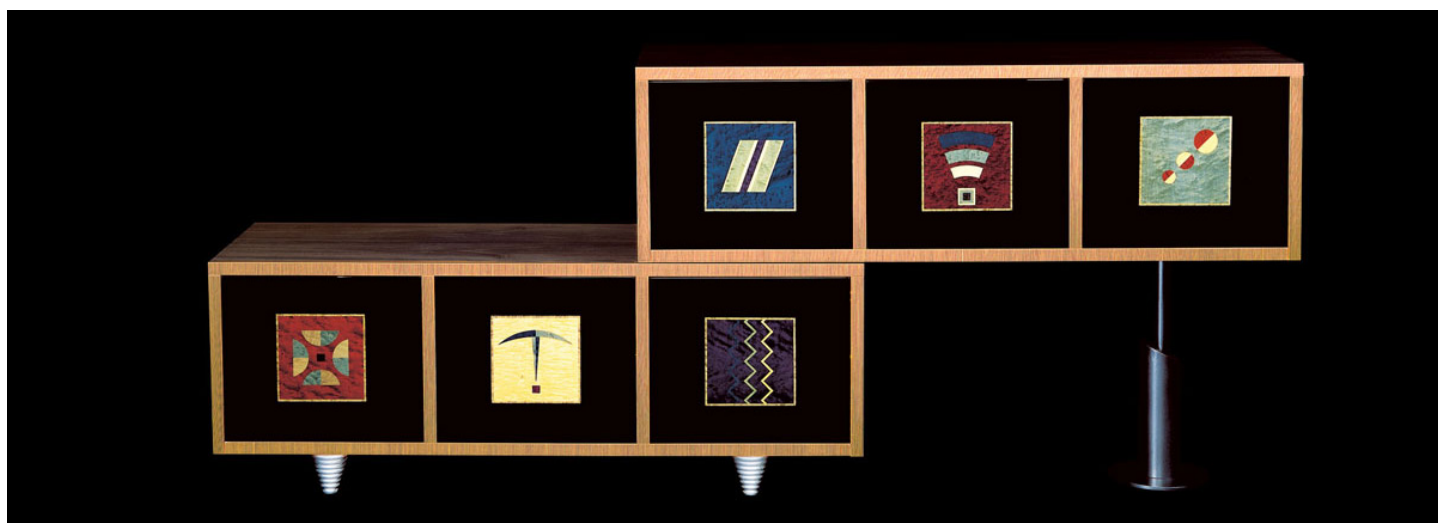

IL LOFT / COLLECTION / WOODEN FURNITURES / DAVIS

## Davis

Bookcase consisting of modular fitted components. The accessible and overlapping elements of the bookcase can be alternated with shelves of different lengths and cabinets with front doors characterised by inlays with varying designs in multi-coloured burlwood. The bookcase is made out of wood from our collection and to sizes requested by the customer.

The doors in the front of this TV cabinet have multicoloured briarwood marquetry in different designs. Available in various sizes. Single cube-shaped containers, to be put on shelves, are available, together with other alternatives, including two-sided with TV swivel shelf.

Cabinet with front doors characterised by burlwood inlays with various designs. Shaped shelf in burlwood or aniline in colours from our collection.

 Stampa - Print

info@iloft.com :  iloft\_srl : 11 / EN : Credits