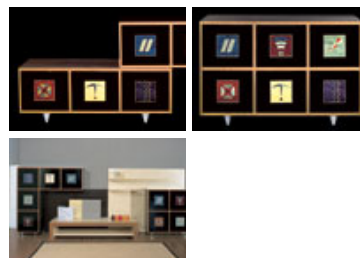

IL LOFT / COLLECTION / WOODEN FURNITURES / DAVIS

Davis

Bookcase consisting of modular fitted components. The accessible and overlapping elements of the bookcase can be alternated with shelves of different lengths and cabinets with front doors characterised by inlays with varying designs in multi-coloured burlwood. The bookcase is made out of wood from our collection and to sizes requested by the customer.

The doors in the front of this TV cabinet have multicoloured briarwood marquetry in different designs. Available in various sizes. Single cube-shaped containers, to be put on shelves, are available, together with other alternatives, including two-sided with TV swivel shelf.

Cabinet with front doors characterised by burlwood inlays with various designs. Shaped shelf in burlwood or aniline in colours from our collection.

Stampa - Print