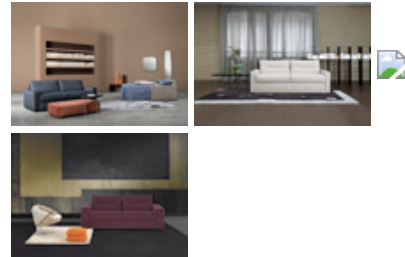

IL LOFT / COLLECTION / SOFAS / MARKUS

Markus

Double sofa bed with a 185 cm wired bed frame and a 160 x 200 x h15 cm sprung mattress. The sofa can be upholstered with any of the materials from our collection.

Stampa - Print