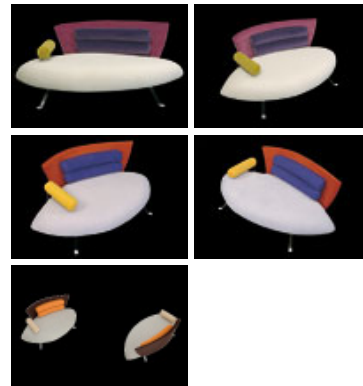

IL LOFT / COLLECTION / SOFAS / CLUB

Club

Asymmetrical sofa with wooden frame padded in resilient polyurethane foam. Upholstered metal back covered with roll back cushions. Upholstered metal armrest. Chromed metal feet.

Stampa - Print