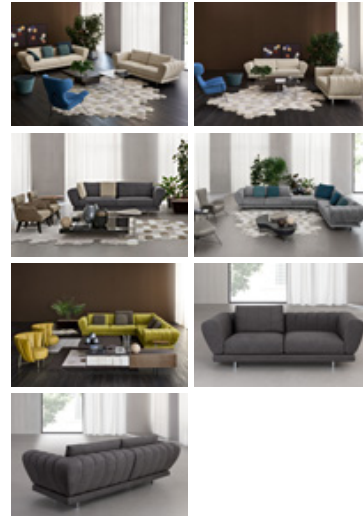

IL LOFT / COLLECTION / SOFAS / ODEON

Odeon

The sofa has a metal frame incorporated within the resilient urethane foam padding. The series comprises linear and corner sofas complemented by chaises longues and ottomans.

Stampa - Print