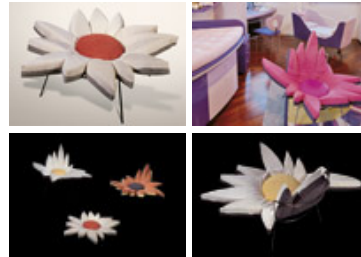

IL LOFT / COLLECTION / BABY COLLECTION / DAISY

Daisy

A Pouff and Chair with a chrome-plated, enveloping structure and a flower cushion covered with fabrics from our collection.

 Stampa - Print

info@iloft.com :  iloft_srl : 11 / EN : Credits