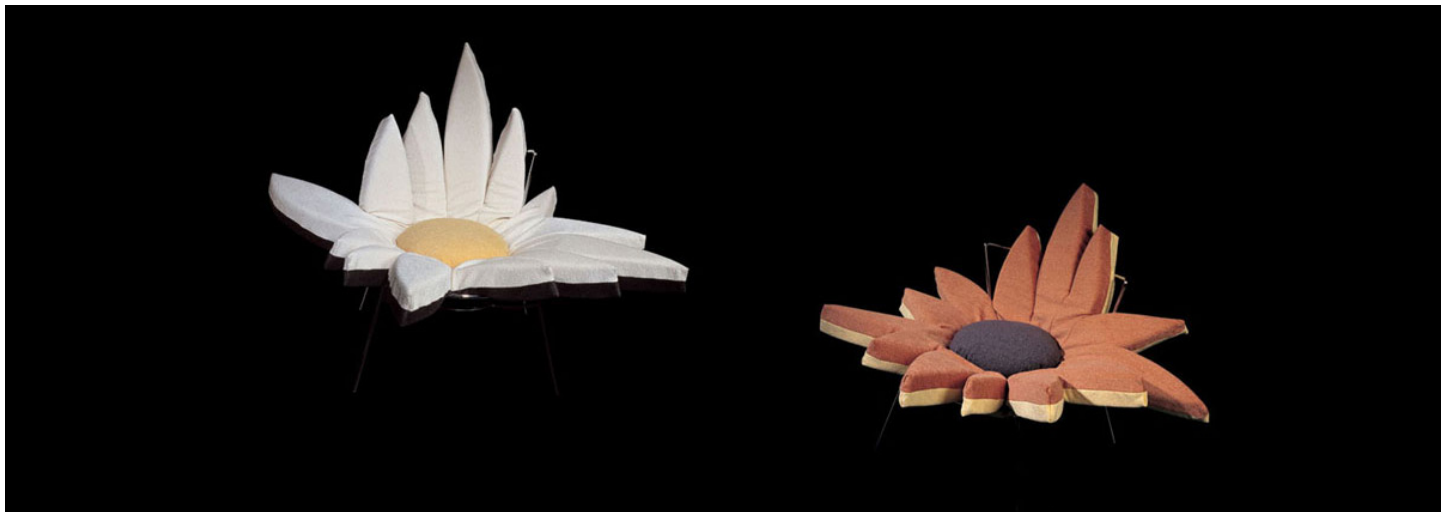

IL LOFT / COLLECTION / BABY COLLECTION / DAISY

Daisy

A Pouff and Chair with a chrome-plated, enveloping structure and a flower cushion covered with fabrics from our collection.

 Stampa - Print

info@iloft.com :  iloft_srl : 11 / EN : Credits