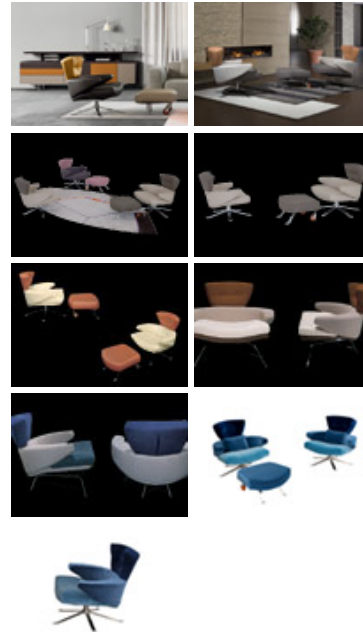

IL LOFT / COLLECTION / ARMCHAIRS / MARY

## Mary

This upholstered armchair has a soft and sinuous shape, with a swivel base in chrome metal. Upholstered in fabrics or leathers from our range.

 Stampa - Print

info@iloft.com :  iloft\_srl : 11 / [EN](#) : Credits