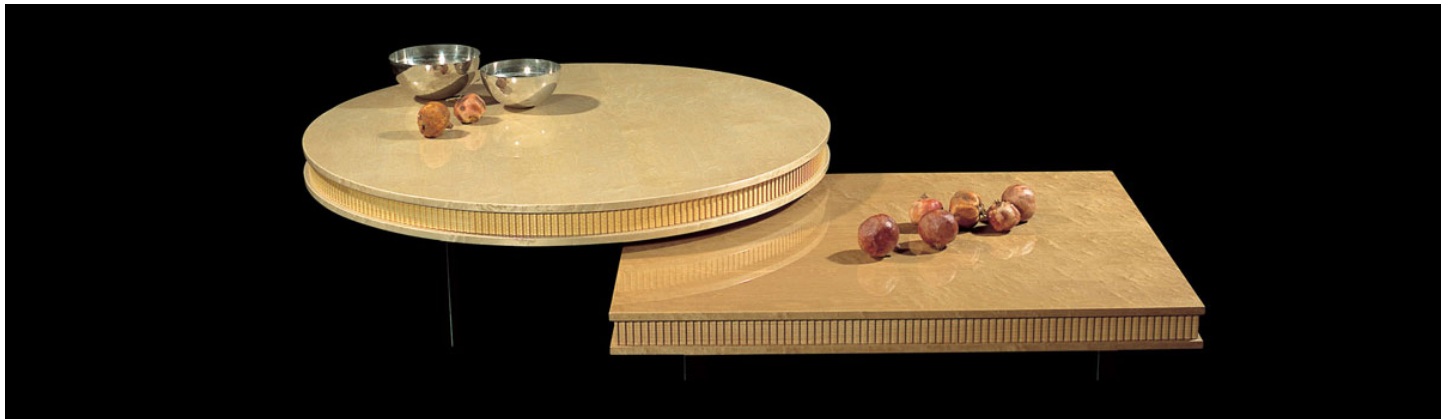

IL LOFT / COLLECTION / LOW TABLES / RUTHY

## Ruthy

Series of coffee tables and consoles in various sizes. Top in double layers with fluted insert supported by a center base or by three legs in grooved solid wood in different geometric forms.

 Stampa - Print