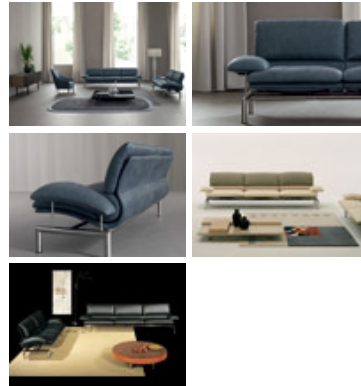

IL LOFT / COLLECTION / SOFAS / OLYMPIC

Olympic

A bright chrome-plated trestle suspends slender and elastic, slim and sinuously shaped covered frames that support soft seat and back support cushions and enclose, or better contain, a characteristic large and puffy roll. Wide overhanging lateral armrests add vivacity to both the two- or three-place sofas and the armchair.

Stampa - Print